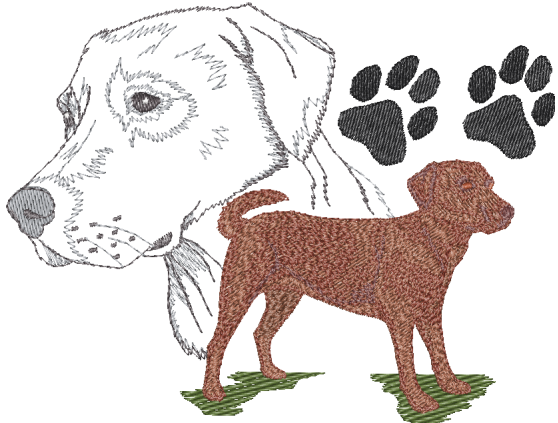

[Garment Choices](#)

Left Chest Embroidery
Approx. Size 4" X 3 1/2"

Labrador Retriever Design #BT3079

Labrador Retriever
Embroidery Designs

Left Chest Embroidery
Approx. Size 4" X 3 1/2"

Labrador Retriever Design #BT1742

[Request Info](#)

Left Chest Embroidery
Approx. Size 4" X 3 1/2"

Labrador Retriever Design #dg0267

Center Front Embroidery Design

Not for Hats

Approx. Size 6 3/4" X 4 3/4"

Labrador Retriever Graceful #

G5196

Left Chest Embroidery
Approx. Size 4 1/2" X 3"

Labrador Retriever Head/Cat Tails

A5965

Left Chest Embroidery
Approx. Size 4 1/2" X 3"

Labrador Laying Down Sketch

#LLE1084

Center Front/Full Back Embroidery

Not for T-Shirts & Hats

Approx. Size 6 1/2" X 5"

Labrador #DG0856

Center Front/Full Back Embroidery

Not for T-Shirts & Hats

Approx. Size 6 1/2" X 5"

Labrador #DG1007

Specify Color

LABRADOR RETRIEVER