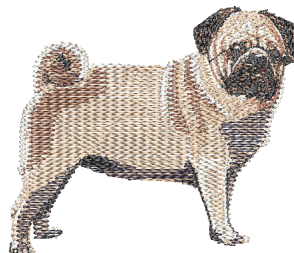

[Garment Choices](#)

Pug Dog  
Embroidery Designs

[Request Info](#)

**Left Chest Embroidery**  
**Not for Hats**  
**Approx. Size 4" X 3 1/2"**  
**Pug Dog Design #BT2401**

**Left Chest Embroidery**  
**Not for Hats**  
**Approx. Size 4 3/4" X 4 3/4"**  
**Pug Sketch Head #LLE1352**

**Left Chest Embroidery**  
**Not for Hats**  
**Approx. Size 3" X 4"**  
**Pug Sketch Standing #LLE1353**

**Left Chest Embroidery**  
**Not for Hats**  
**Approx. Size 3 1/2" X 3"**  
**Pug Full Body #BT7049**

**Left Chest Embroidery**  
**Not for Hats**  
**Approx. Size 3 1/2" X 3"**  
**Pug Full Body #BT7073**

**Center Front/Full Back**  
**Not for T-Shirts & Hats**  
**Approx. Size 5 1/2" X 5 1/4"**  
**Pug Lettering #DG0868**