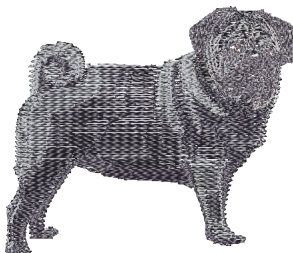

[Garment Choices](#)

Pug Dog  
Embroidery Designs

[Request Info](#)

**Left Chest Embroidery**  
**Not for Hats**  
**Approx. Size 4" X 3 1/2"**  
**Pug Dog Design #BT2401**

**Left Chest Embroidery**  
**Not for Hats**  
**Approx. Size 4 3/4" X 4 3/4"**  
**Pug Sketch Head #LLE1352**

**Left Chest Embroidery**  
**Not for Hats**  
**Approx. Size 3" X 4"**  
**Pug Sketch Standing #LLE1353**

**Left Chest Embroidery**  
**Not for Hats**  
**Approx. Size 3 1/2" X 3"**  
**Pug Full Body #BT7049**

**Left Chest Embroidery**  
**Not for Hats**  
**Approx. Size 3 1/2" X 3"**  
**Pug Full Body #BT7073**

**Center Front/Full Back**  
**Not for T-Shirts & Hats**  
**Approx. Size 5 1/2" X 5 1/4"**  
**Pug Lettering #DG0868**