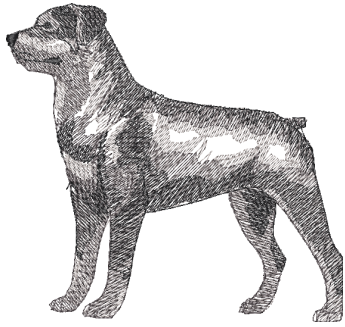

[Garment Choices](#)

Rottweiler  
Embroidery Designs

[Request Info](#)

Left Chest Embroidery  
Approx. Size 4" X 3 1/2"  
Rottweiler Dog #Bt1747

Center Front Embroidery Design  
Not for Hats  
Approx. Size 5 1/2" X 4 3/4"  
Rottweiler Graceful # G5212

Center Front / Full Back  
Not for Hats  
Approx. Size 2" X 3"  
Rottweiler Setting Sketch #3E

Center Front / Full Back  
Not for Hats  
Approx. Size 4 1/2" X 4 1/4"  
Rottweiler Standing Sketch #4E

Center Front / Full Back  
Not for Hats  
Approx. Size 4 1/2" X 5"  
Rottweiler head Sketch #5E