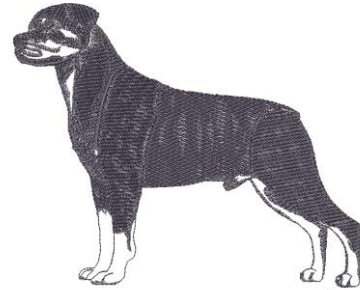

[Garment Choices](#)

Rottweiler  
Embroidery Designs

[Request Info](#)

Left Chest Embroidery  
Approx. Size 4" X 3 1/2"  
Rottweiler Dog #Bt1747

Center Front Embroidery Design  
Not for Hats  
Approx. Size 5 1/2" X 4 3/4"  
Rottweiler Graceful # G5212

Center Front / Full Back  
Not for Hats  
Approx. Size 2" X 3"  
Rottweiler Setting Sketch #3E

Center Front / Full Back  
Not for Hats  
Approx. Size 4 1/2" X 4 1/4"  
Rottweiler Standing Sketch #4E

Center Front / Full Back  
Not for Hats  
Approx. Size 4 1/2" X 5"  
Rottweiler head Sketch #5E

Center Front/Full Back Embroidery  
Not for T-Shirts & Hats  
Approx. Size 10 1/2" X 2 1/2"  
Rottweiler Dog Lettering #LLE1400

Center Front/Full Back Embroidery  
Not for T-Shirts & Hats  
Approx. Size 8" X 7"  
Rottweiler Silhouette Profile #LLE1401