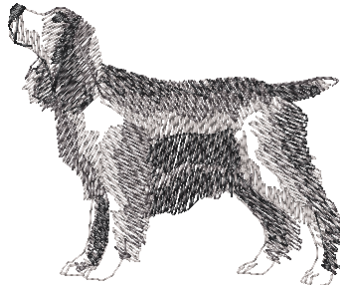

Your Text Here

Left Chest or Hat Embroidery
Approx. Size 4" X 3 1/2"
English Springer Spaniel #dcg835

Left Chest or Hat Embroidery
Approx. Size 2 1/2" X 2 1/4"
Docked Tail
Springer Spaniel Standing 1
#LLE0733

Left Chest or Hat Embroidery
Approx. Size 2 1/2" X 2 1/2"
Docked Tail
Springer Spaniel Standing 2
#LLE0734

Left Chest Embroidery
Approx. Size 4" X 5 1/4"
Docked Tail
Springer Spaniel Setting
#LLE0735

Left Chest or Hat Embroidery
Approx. Size 2 1/2" X 2 1/4"
Full Tail
Springer Spaniel Standing 1
#LLE0736