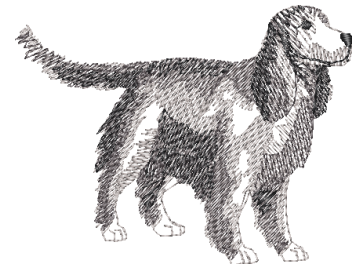

Your Text Here

Left Chest or Hat Embroidery
Approx. Size 4" X 3 1/2"
English Springer Spaniel #dcg835

Left Chest or Hat Embroidery
Approx. Size 2 1/2" X 2 1/4"
Docked Tail
Springer Spaniel Standing 1
#LLE0733

Left Chest or Hat Embroidery
Approx. Size 2 1/2" X 2 1/2"
Docked Tail
Springer Spaniel Standing 2
#LLE0734

Left Chest Embroidery
Approx. Size 4" X 5 1/4"
Docked Tail
Springer Spaniel Setting
#LLE0735

Left Chest or Hat Embroidery
Approx. Size 2 1/2" X 2 1/4"
Full Tail
Springer Spaniel Standing 1
#LLE0736